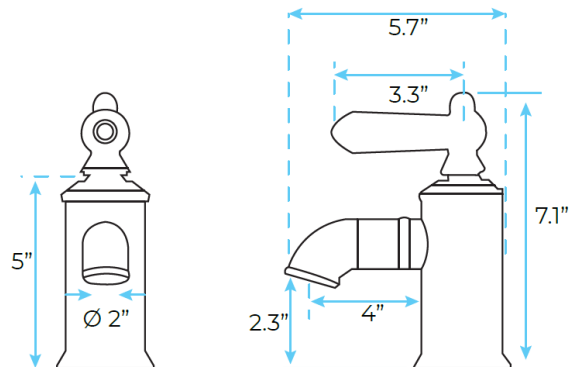

## MINA LUXURY GOLD SINK FAUCET SPECS

### Specs:

- Body: brass
- Handle: zinc
- Ceramic cartridge : 35mm
- Flexible hose: 450mm M10-G1 / 2  
SS 2pcs
- Aerator: Neoperl
- Water consumption: 12 L / min  
at 0.3 MPa
- Color: Gold
- Mixer control: Single lever