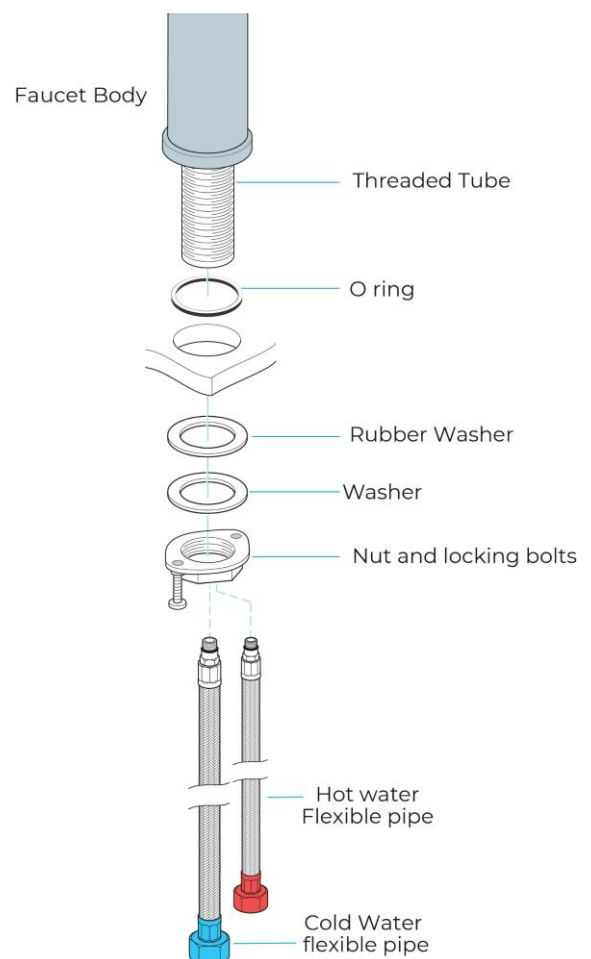

## MINA LUXURY GOLD SINK FAUCET SPECS

### Specs:

- Body: brass
- Handle: zinc
- Ceramic cartridge : 35mm
- Flexible hose: 450mm M10-G1 / 2  
SS 2pcs
- Aerator: Neoperl
- Water consumption: 12 L / min  
at 0.3 MPa
- Color: Gold
- Mixer control: Single lever